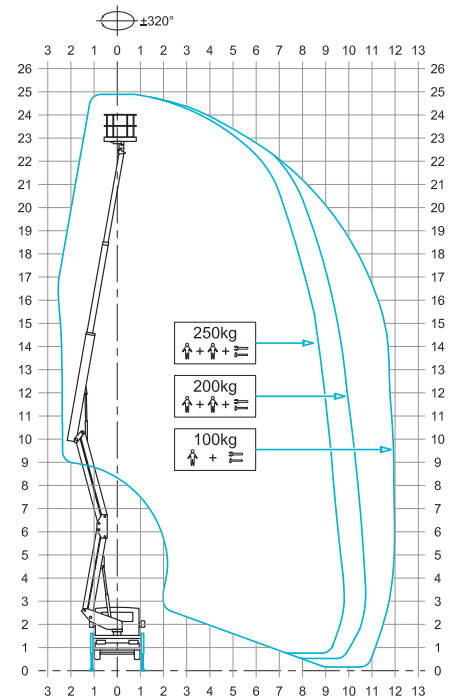

SPECIFICATION

CTEZED 25 HN IVECO 6t

OUTRIGGER FOOTPRINT

WORKING ENVELOPE

DIMENSIONS

* outreach and height max values and repeatability can change within ± 3% due to manufacturing variation and working condition.