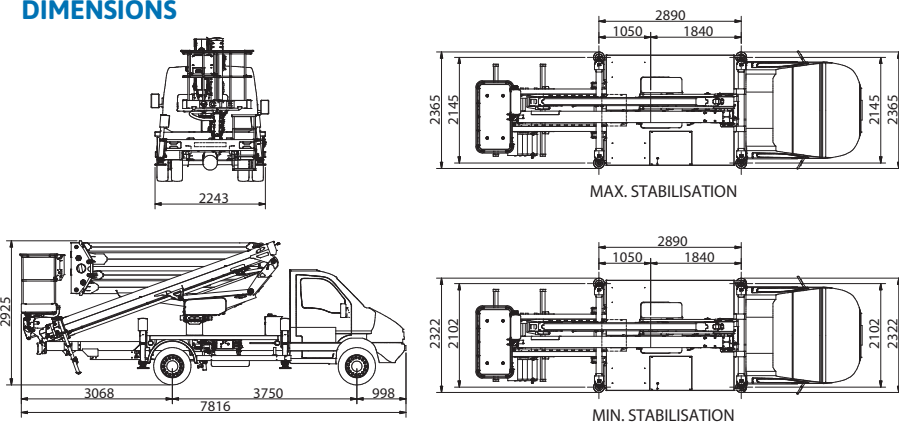

SPECIFICATION

CTEZED 25 HN IVECO 6t

OUTRIGGER FOOTPRINT

WORKING ENVELOPE

DIMENSIONS

* outreach and height max values and repeatability can change within ± 3% due to manufacturing variation and working condition.