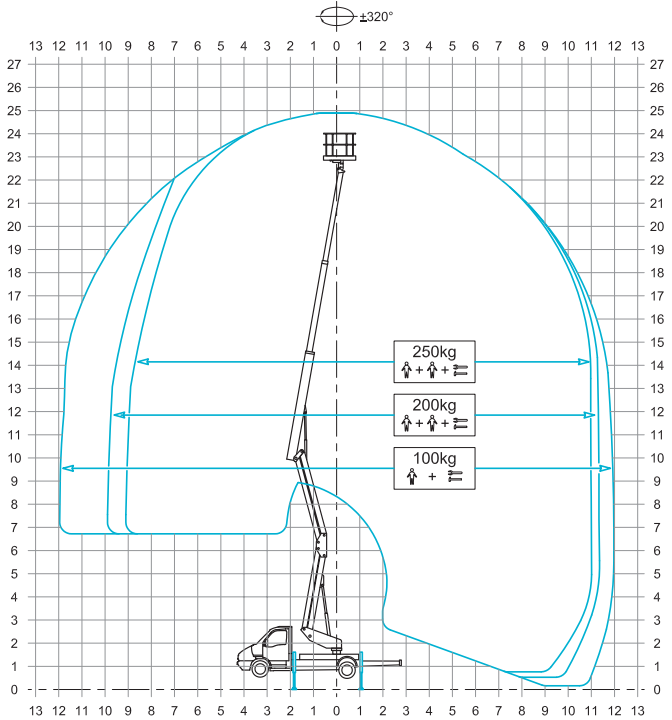

SPECIFICATION

CTEZED 25 HN IVECO 6t

OUTRIGGER FOOTPRINT

WORKING ENVELOPE

DIMENSIONS

* outreach and height max values and repeatability can change within ± 3% due to manufacturing variation and working condition.