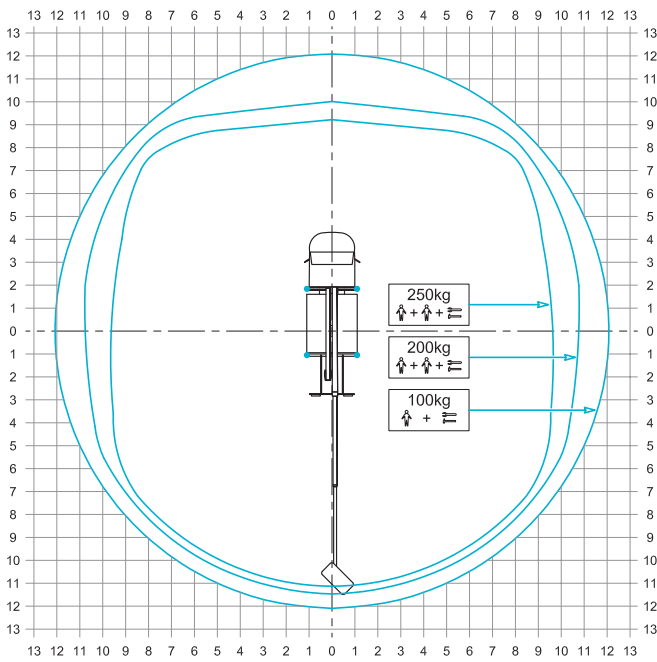

SPECIFICATION

CTEZED 25 HN IVECO 6t

OUTRIGGER FOOTPRINT

WORKING ENVELOPE

DIMENSIONS

* outreach and height max values and repeatability can change within ± 3% due to manufacturing variation and working condition.